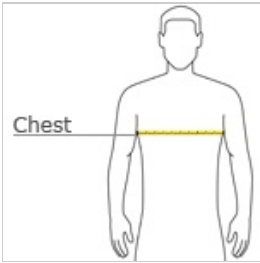

Our color-locking polo has a soft hand, wicks moisture, resists snags and is energized with an allover heather pattern.

- 4.1-ounce, 100% polyester jersey with PosiCharge technology
- Removable tag for comfort and relabeling
- Self-fabric collar
- Taped neck
- 3-button placket with dyed-to-match buttons
- Set-in, open hem sleeves
- Slight drop tail hem
- Side vents

front

back

HOW TO MEASURE

CHEST
With arms down at sides, measure around the upper body, under arms and over the fullest part of the chest.

SIZE CHART

	XS	S	M	L	XL	2XL	3XL	4XL
Chest	32-34	35-37	38-40	41-43	44-46	47-49	50-53	54-57